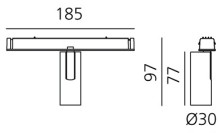

LUMINAIRE

- Watt: **6W**
- Lichtstrom (lm): **450lm**
- CCT: **4000K**
- CRI: **80**
- Dimmable Typology: **Dali**

Anmerkungen

For operation use only Artemide Power Supply kit.

BESCHREIBUNG

Four sizes with three different beam angles each (spot, flood, wide flood) obtained by means of refractive or hybrid optical units. Junction arm integrated in the spotlight's body to keep the barycentre aligned with the track and prevent any imbalance in possible suspension versions of the track. The junction allows 360° rotation and 90° tilting for maximum emission adjustment freedom.

ARTIKELNUMMER: AP85220

FUNKTIONEN

- Artikelnummer: **AP85220**
- Farbe: **Brushed Bronze**
- Installation: **StromschieneProjector**
- Serie: **Architectural Indoor, 2020 Artemide Collection**
- Anwendungsbereich: **Innenbeleuchtung**
- design: **Carlotta de Bevilacqua**

DIMENSION

- Höhe: **cm 9.7**
- Breite: **cm 3**
- Länge Fuß: **cm 18.5**
- Neigung: **-90+90**
- Drehung: **360°**

INKLUSIVE LICHTQUELLEN

- Kategorie: **Led**
- Anzahl: **1**
- Watt: **6W**
- Farbtemperatur(K): **4000K**
- CRI: **80**
- Color Tolerance: **MacAdam 3SDCM**
- Service Life: **L90 (10K) 60500h**