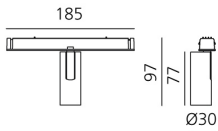

LUMINAIRE

- Watt: **6W**
- Lichtstrom (lm): **450lm**
- CCT: **4000K**
- CRI: **80**
- Dimmable Typology: **Dali**

Anmerkungen

For operation use only Artemide Power Supply kit.

BESCHREIBUNG

Four sizes with three different beam angles each (spot, flood, wide flood) obtained by means of refractive or hybrid optical units. Junction arm integrated in the spotlight's body to keep the barycentre aligned with the track and prevent any imbalance in possible suspension versions of the track. The junction allows 360° rotation and 90° tilting for maximum emission adjustment freedom.

ARTIKELNUMMER: AP85218

FUNKTIONEN

- Artikelnummer: **AP85218**
- Farbe: **Brushed Copper**
- Installation: **StromschieneProjector**
- Serie: **Architectural Indoor, 2020 Artemide Collection**
- Anwendungsbereich: **Innenbeleuchtung**
- design: **Carlotta de Bevilacqua**

DIMENSION

- Höhe: **cm 9.7**
- Breite: **cm 3**
- Länge Fuß: **cm 18.5**
- Neigung: **-90+90**
- Drehung: **360°**

INKLUSIVE LICHTQUELLEN

- Kategorie: **Led**
- Anzahl: **1**
- Watt: **6W**
- Farbtemperatur(K): **4000K**
- CRI: **80**
- Color Tolerance: **MacAdam 3SDCM**
- Service Life: **L90 (10K) 60500h**