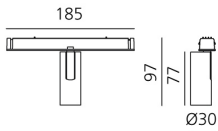

Vector Magnetic 30 - 24° 4000K DALI White

Carlotta de Bevilacqua

IP20   Dimmbar: 

LUMINAIRE

- Watt: **6W**
- Lichtstrom (lm): **450lm**
- CCT: **4000K**
- CRI: **80**
- Dimmable Typology: **Dali**

Anmerkungen

For operation use only Artemide Power Supply kit.

BESCHREIBUNG

Four sizes with three different beam angles each (spot, flood, wide flood) obtained by means of refractive or hybrid optical units. Junction arm integrated in the spotlight's body to keep the barycentre aligned with the track and prevent any imbalance in possible suspension versions of the track. The junction allows 360° rotation and 90° tilting for maximum emission adjustment freedom.

DIMENSION

- Höhe: **cm 9.7**
- Breite: **cm 3**
- Länge Fuß: **cm 18.5**
- Neigung: **-90+90**
- Drehung: **360°**

INKLUSIVE LICHTQUELLEN

- Kategorie: **Led**
- Anzahl: **1**
- Watt: **6W**
- Farbtemperatur(K): **4000K**
- CRI: **80**
- Color Tolerance: **MacAdam 3SDCM**
- Service Life: **L90 (10K) 60500h**