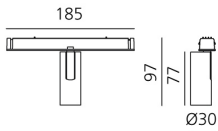

Vector Magnetic 30 - 40° 2700K DALI Black

Carlotta de Bevilacqua

IP20   Dimmbar: 

LUMINAIRE

- Watt: **6W**
- Lichtstrom (lm): **425lm**
- CCT: **2700K**
- CRI: **80**
- Dimmable Typology: **Dali**

Anmerkungen

For operation use only Artemide Power Supply kit.

BESCHREIBUNG

Four sizes with three different beam angles each (spot, flood, wide flood) obtained by means of refractive or hybrid optical units. Junction arm integrated in the spotlight's body to keep the barycentre aligned with the track and prevent any imbalance in possible suspension versions of the track. The junction allows 360° rotation and 90° tilting for maximum emission adjustment freedom.

DIMENSION

- Höhe: **cm 9.7**
- Breite: **cm 3**
- Länge Fuß: **cm 18.5**
- Neigung: **-90+90**
- Drehung: **360°**

INKLUSIVE LICHTQUELLEN

- Kategorie: **Led**
- Anzahl: **1**
- Watt: **6W**
- Farbtemperatur(K): **2700K**
- CRI: **80**
- Color Tolerance: **MacAdam 3SDCM**
- Service Life: **L90(10K) 60500h**