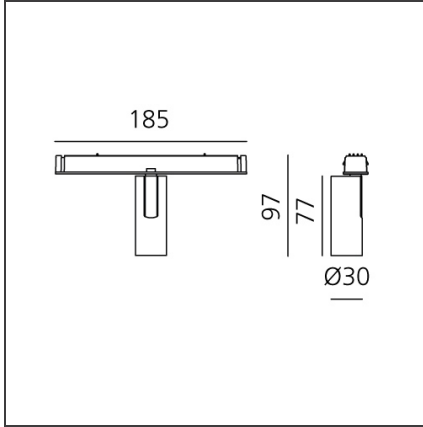

Vector Magnetic 30 - 40° 2700K DALI Brushed bronze

IP20   Dimmerable: 

DESIGN BY

Carlotta de Bevilacqua

DESCRIPTION

Four sizes with three different beam angles each (spot, flood, wide flood) obtained by means of refractive or hybrid optical units. Junction arm integrated in the spotlight's body to keep the barycentre aligned with the track and prevent any imbalance in possible suspension versions of the track. The junction allows 360° rotation and 90° tilting for maximum emission adjustment freedom.

TECHNICAL DRAWINGS

FEATURES

Article Code:	AP81320	Series:	Indoor, 2019 Artemide Collection
Colour:	Brushed Bronze		
Installation:	Track, Projector		
Environment:	Indoor		

DIMENSIONS

Height:	cm 9.7
Base Length:	cm 18.5
Inclination:	-90+90
Rotation:	cm 360