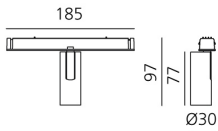

Vector Magnetic 30 - 40° 2700K DALI Brushed silver

Carlotta de Bevilacqua

IP20   Dimmbar: 

LUMINAIRE

- Watt: **6W**
- Lichtstrom (lm): **425lm**
- CCT: **2700K**
- CRI: **80**
- Dimmable Typology: **Dali**

Anmerkungen

For operation use only Artemide Power Supply kit.

BESCHREIBUNG

Four sizes with three different beam angles each (spot, flood, wide flood) obtained by means of refractive or hybrid optical units. Junction arm integrated in the spotlight's body to keep the barycentre aligned with the track and prevent any imbalance in possible suspension versions of the track. The junction allows 360° rotation and 90° tilting for maximum emission adjustment freedom.

DIMENSION

- Höhe: **cm 9.7**
- Breite: **cm 3**
- Länge Fuß: **cm 18.5**
- Neigung: **-90+90**
- Drehung: **360°**

INKLUSIVE LICHTQUELLEN

- Kategorie: **Led**
- Anzahl: **1**
- Watt: **6W**
- Farbtemperatur(K): **2700K**
- CRI: **80**
- Color Tolerance: **MacAdam 3SDCM**
- Service Life: **L90(10K) 60500h**