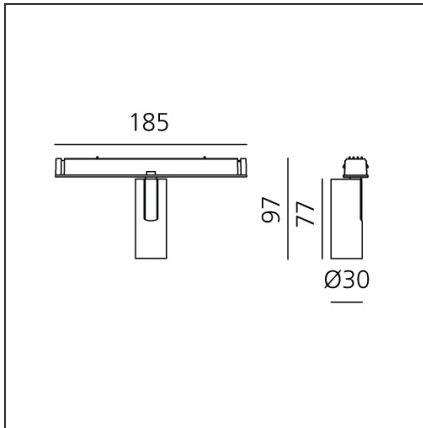

Vector Magnetic 30 - 40° 2700K DALI Brushed silver

IP20  Dimmerable: 

DESIGN BY

Carlotta de Bevilacqua

DESCRIPTION

Four sizes with three different beam angles each (spot, flood, wide flood) obtained by means of refractive or hybrid optical units. Junction arm integrated in the spotlight's body to keep the barycentre aligned with the track and prevent any imbalance in possible suspension versions of the track. The junction allows 360° rotation and 90° tilting for maximum emission adjustment freedom.

TECHNICAL DRAWINGS

FEATURES

Article Code:	AP81315	Series:	Indoor, 2019 Artemide Collection
Colour:	Brushed Silver		
Installation:	Track, Projector		
Environment:	Indoor		

DIMENSIONS

Height:	cm 9.7
Base Length:	cm 18.5
Inclination:	-90+90
Rotation:	cm 360