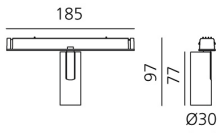

Vector Magnetic 30 - 40° 2700K DALI White

Carlotta de Bevilacqua

IP20   Dimmbar: 

LUMINAIRE

- Watt: **6W**
- Lichtstrom (lm): **425lm**
- CCT: **2700K**
- CRI: **80**
- Dimmable Typology: **Dali**

Anmerkungen

For operation use only Artemide Power Supply kit.

BESCHREIBUNG

Four sizes with three different beam angles each (spot, flood, wide flood) obtained by means of refractive or hybrid optical units. Junction arm integrated in the spotlight's body to keep the barycentre aligned with the track and prevent any imbalance in possible suspension versions of the track. The junction allows 360° rotation and 90° tilting for maximum emission adjustment freedom.

DIMENSION

- Höhe: **cm 9.7**
- Breite: **cm 3**
- Länge Fuß: **cm 18.5**
- Neigung: **-90+90**
- Drehung: **360°**

INKLUSIVE LICHTQUELLEN

- Kategorie: **Led**
- Anzahl: **1**
- Watt: **6W**
- Farbtemperatur(K): **2700K**
- CRI: **80**
- Color Tolerance: **MacAdam 3SDCM**
- Service Life: **L90(10K) 60500h**