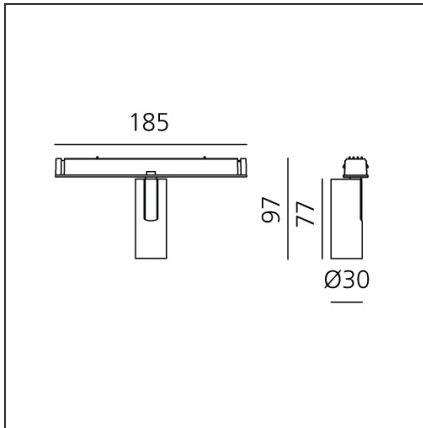

Vector Magnetic 30 - 40° 2700K DALI White

IP20  Dimmerable: 

DESIGN BY

Carlotta de Bevilacqua

DESCRIPTION

Four sizes with three different beam angles each (spot, flood, wide flood) obtained by means of refractive or hybrid optical units. Junction arm integrated in the spotlight's body to keep the barycentre aligned with the track and prevent any imbalance in possible suspension versions of the track. The junction allows 360° rotation and 90° tilting for maximum emission adjustment freedom.

TECHNICAL DRAWINGS

FEATURES

Article Code:	AP81301	Series:	Indoor, 2019 Artemide Collection
Colour:	White		
Installation:	Track, Projector		
Environment:	Indoor		

DIMENSIONS

Height:	cm 9.7
Base Length:	cm 18.5
Inclination:	-90+90
Rotation:	cm 360