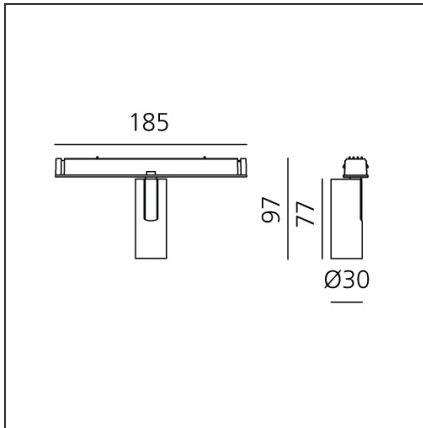

Vector Magnetic 30 - 40° 3000K DALI Black

IP20  Dimmerable: 

DESIGN BY

Carlotta de Bevilacqua

DESCRIPTION

Four sizes with three different beam angles each (spot, flood, wide flood) obtained by means of refractive or hybrid optical units. Junction arm integrated in the spotlight's body to keep the barycentre aligned with the track and prevent any imbalance in possible suspension versions of the track. The junction allows 360° rotation and 90° tilting for maximum emission adjustment freedom.

TECHNICAL DRAWINGS

FEATURES

Article Code:	AP80304	Series:	Indoor, 2019 Artemide Collection
Colour:	Black		
Installation:	Track, Projector		
Environment:	Indoor		

DIMENSIONS

Height:	cm 9.7
Base Length:	cm 18.5
Inclination:	-90+90
Rotation:	cm 360