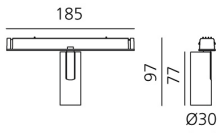

Vector Magnetic 30 - 40° 3000K DALI Brushed bronze

Carlotta de Bevilacqua

IP20   Dimmbar: 

LUMINAIRE

- Watt: **6W**
- Lichtstrom (lm): **425lm**
- CCT: **3000K**
- CRI: **80**
- Dimmable Typology: **Dali**

Anmerkungen

For operation use only Artemide Power Supply kit.

BESCHREIBUNG

Four sizes with three different beam angles each (spot, flood, wide flood) obtained by means of refractive or hybrid optical units. Junction arm integrated in the spotlight's body to keep the barycentre aligned with the track and prevent any imbalance in possible suspension versions of the track. The junction allows 360° rotation and 90° tilting for maximum emission adjustment freedom.

DIMENSION

- Höhe: **cm 9.7**
- Breite: **cm 3**
- Länge Fuß: **cm 18.5**
- Neigung: **-90+90**
- Drehung: **360°**

INKLUSIVE LICHTQUELLEN

- Kategorie: **Led**
- Anzahl: **1**
- Watt: **6W**
- Farbtemperatur(K): **3000K**
- CRI: **80**
- Color Tolerance: **MacAdam 3SDCM**
- Service Life: **L90 (10K) 60500h**