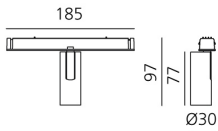

Vector Magnetic 30 - 40° 3000K DALI Brushed silver

Carlotta de Bevilacqua

IP20   Dimmbar: 

LUMINAIRE

- Watt: **6W**
- Lichtstrom (lm): **425lm**
- CCT: **3000K**
- CRI: **80**
- Dimmable Typology: **Dali**

Anmerkungen

For operation use only Artemide Power Supply kit.

BESCHREIBUNG

Four sizes with three different beam angles each (spot, flood, wide flood) obtained by means of refractive or hybrid optical units. Junction arm integrated in the spotlight's body to keep the barycentre aligned with the track and prevent any imbalance in possible suspension versions of the track. The junction allows 360° rotation and 90° tilting for maximum emission adjustment freedom.

DIMENSION

- Höhe: **cm 9.7**
- Breite: **cm 3**
- Länge Fuß: **cm 18.5**
- Neigung: **-90+90**
- Drehung: **360°**

INKLUSIVE LICHTQUELLEN

- Kategorie: **Led**
- Anzahl: **1**
- Watt: **6W**
- Farbtemperatur(K): **3000K**
- CRI: **80**
- Color Tolerance: **MacAdam 3SDCM**
- Service Life: **L90 (10K) 60500h**