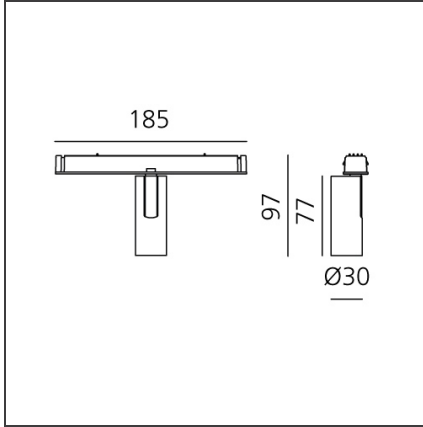

TECHNICAL DRAWINGS

FEATURES

Article Code:	AP80315	Series:	Indoor, 2019 Artemide Collection
Colour:	Brushed Silver		
Installation:	Track, Projector		
Environment:	Indoor		

DIMENSIONS

Height:	cm 9.7
Base Length:	cm 18.5
Inclination:	-90+90
Rotation:	cm 360

INCLUDED SOURCES

Category:	LED	Color temperature (K):	3000K
Number:	1	Color Tolerance:	MacAdam 3SDCM
Watt:	6W	CRI:	80
Type:	0	Service Life:	L90 (10K) 60500h

LUMINAIRE

Watt:	6W	Delivered lumens output (lm):	425lm
		CCT:	3000K
		CRI:	80
		Dimmable Typology:	Dali

Notes

For operation use only Artemide Power Supply kit.