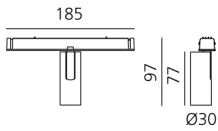

Vector Magnetic 30 - 40° 4000K DALI Brushed bronze

Carlotta de Bevilacqua

IP20   Dimmbar: 

LUMINAIRE

- Watt: **6W**
- Lichtstrom (lm): **425lm**
- CCT: **4000K**
- CRI: **80**
- Dimmable Typology: **Dali**

Anmerkungen

For operation use only Artemide Power Supply kit.

BESCHREIBUNG

Four sizes with three different beam angles each (spot, flood, wide flood) obtained by means of refractive or hybrid optical units. Junction arm integrated in the spotlight's body to keep the barycentre aligned with the track and prevent any imbalance in possible suspension versions of the track. The junction allows 360° rotation and 90° tilting for maximum emission adjustment freedom.

DIMENSION

- Höhe: **cm 9.7**
- Breite: **cm 3**
- Länge Fuß: **cm 18.5**
- Neigung: **-90+90**
- Drehung: **360°**

INKLUSIVE LICHTQUELLEN

- Kategorie: **Led**
- Anzahl: **1**
- Watt: **6W**
- Farbtemperatur(K): **4000K**
- CRI: **80**
- Color Tolerance: **MacAdam 3SDCM**
- Service Life: **L90 (10K) 60500h**