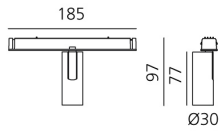

Vector Magnetic 30 - 40° 4000K DALI Brushed copper

Carlotta de Bevilacqua

IP20   Dimmbar: 

LUMINAIRE

- Watt: **6W**
- Lichtstrom (lm): **425lm**
- CCT: **4000K**
- CRI: **80**
- Dimmable Typology: **Dali**

Anmerkungen

For operation use only Artemide Power Supply kit.

BESCHREIBUNG

Four sizes with three different beam angles each (spot, flood, wide flood) obtained by means of refractive or hybrid optical units. Junction arm integrated in the spotlight's body to keep the barycentre aligned with the track and prevent any imbalance in possible suspension versions of the track. The junction allows 360° rotation and 90° tilting for maximum emission adjustment freedom.

DIMENSION

- Höhe: **cm 9.7**
- Breite: **cm 3**
- Länge Fuß: **cm 18.5**
- Neigung: **-90+90**
- Drehung: **360°**

INKLUSIVE LICHTQUELLEN

- Kategorie: **Led**
- Anzahl: **1**
- Watt: **6W**
- Farbtemperatur(K): **4000K**
- CRI: **80**
- Color Tolerance: **MacAdam 3SDCM**
- Service Life: **L90 (10K) 60500h**