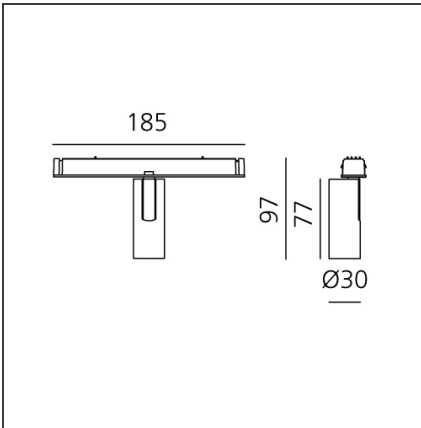

TECHNICAL DRAWINGS

FEATURES

Article Code:	AP85315	Series:	Indoor, 2019 Artemide Collection
Colour:	Brushed Silver		
Installation:	Track, Projector		
Environment:	Indoor		

DIMENSIONS

Height:	cm 9.7
Base Length:	cm 18.5
Inclination:	-90+90
Rotation:	cm 360

INCLUDED SOURCES

Category:	LED	Color temperature (K):	4000K
Number:	1	Color Tolerance:	MacAdam 3SDCM
Watt:	6W	CRI:	80
Type:	0	Service Life:	L90 (10K) 60500h

LUMINAIRE

Watt:	6W	Delivered lumens output (lm):	425lm
		CCT:	4000K
		CRI:	80
		Dimmable Typology:	Dali

Notes

For operation use only Artemide Power Supply kit.