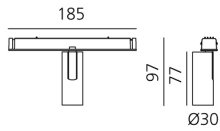

LUMINAIRE

- Watt: **6W**
- Lichtstrom (lm): **425lm**
- CCT: **4000K**
- CRI: **80**
- Dimmable Typology: **Dali**

Anmerkungen

For operation use only Artemide Power Supply kit.

BESCHREIBUNG

Four sizes with three different beam angles each (spot, flood, wide flood) obtained by means of refractive or hybrid optical units. Junction arm integrated in the spotlight's body to keep the barycentre aligned with the track and prevent any imbalance in possible suspension versions of the track. The junction allows 360° rotation and 90° tilting for maximum emission adjustment freedom.

ARTIKELNUMMER: AP85301

FUNKTIONEN

- Artikelnummer: **AP85301**
- Farbe: **White**
- Installation: **StromschieneProjector**
- Serie: **Architectural Indoor, 2020 Artemide Collection**
- Anwendungsbereich: **Innenbeleuchtung**
- design: **Carlotta de Bevilacqua**

DIMENSION

- Höhe: **cm 9.7**
- Breite: **cm 3**
- Länge Fuß: **cm 18.5**
- Neigung: **-90+90**
- Drehung: **360°**

INKLUSIVE LICHTQUELLEN

- Kategorie: **Led**
- Anzahl: **1**
- Watt: **6W**
- Farbtemperatur(K): **4000K**
- CRI: **80**
- Color Tolerance: **MacAdam 3SDCM**
- Service Life: **L90 (10K) 60500h**