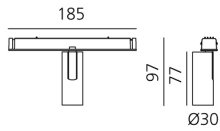

Vector Magnetic 30 - 6° 2700K DALI Black

Carlotta de Bevilacqua

IP20   Dimmbar: 

LUMINAIRE

- Watt: **6W**
- Lichtstrom (lm): **475lm**
- CCT: **2700K**
- CRI: **80**
- Dimmable Typology: **Dali**

Anmerkungen

For operation use only Artemide Power Supply kit.

BESCHREIBUNG

Four sizes with three different beam angles each (spot, flood, wide flood) obtained by means of refractive or hybrid optical units. Junction arm integrated in the spotlight's body to keep the barycentre aligned with the track and prevent any imbalance in possible suspension versions of the track. The junction allows 360° rotation and 90° tilting for maximum emission adjustment freedom.

DIMENSION

- Höhe: **cm 9.7**
- Breite: **cm 3**
- Länge Fuß: **cm 18.5**
- Neigung: **-90+90**
- Drehung: **360°**

INKLUSIVE LICHTQUELLEN

- Kategorie: **Led**
- Anzahl: **1**
- Watt: **6W**
- Farbtemperatur(K): **2700K**
- CRI: **80**
- Color Tolerance: **MacAdam 3SDCM**
- Service Life: **L90(10K) 60500h**