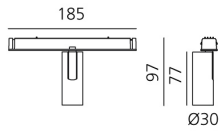

Vector Magnetic 30 - 6° 2700K DALI Brushed silver

Carlotta de Bevilacqua

IP20   Dimmbar: 

LUMINAIRE

- Watt: **6W**
- Lichtstrom (lm): **475lm**
- CCT: **2700K**
- CRI: **80**
- Dimmable Typology: **Dali**

Anmerkungen

For operation use only Artemide Power Supply kit.

BESCHREIBUNG

Four sizes with three different beam angles each (spot, flood, wide flood) obtained by means of refractive or hybrid optical units. Junction arm integrated in the spotlight's body to keep the barycentre aligned with the track and prevent any imbalance in possible suspension versions of the track. The junction allows 360° rotation and 90° tilting for maximum emission adjustment freedom.

DIMENSION

- Höhe: **cm 9.7**
- Breite: **cm 3**
- Länge Fuß: **cm 18.5**
- Neigung: **-90+90**
- Drehung: **360°**

INKLUSIVE LICHTQUELLEN

- Kategorie: **Led**
- Anzahl: **1**
- Watt: **6W**
- Farbtemperatur(K): **2700K**
- CRI: **80**
- Color Tolerance: **MacAdam 3SDCM**
- Service Life: **L90(10K) 60500h**