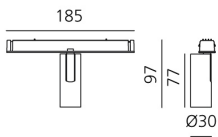

Vector Magnetic 30 - 6° 2700K DALI White

Carlotta de Bevilacqua

IP20   Dimmbar: 

LUMINAIRE

- Watt: **6W**
- Lichtstrom (lm): **475lm**
- CCT: **2700K**
- CRI: **80**
- Dimmable Typology: **Dali**

Anmerkungen

For operation use only Artemide Power Supply kit.

BESCHREIBUNG

Four sizes with three different beam angles each (spot, flood, wide flood) obtained by means of refractive or hybrid optical units. Junction arm integrated in the spotlight's body to keep the barycentre aligned with the track and prevent any imbalance in possible suspension versions of the track. The junction allows 360° rotation and 90° tilting for maximum emission adjustment freedom.

DIMENSION

- Höhe: **cm 9.7**
- Breite: **cm 3**
- Länge Fuß: **cm 18.5**
- Neigung: **-90+90**
- Drehung: **360°**

INKLUSIVE LICHTQUELLEN

- Kategorie: **Led**
- Anzahl: **1**
- Watt: **6W**
- Farbtemperatur(K): **2700K**
- CRI: **80**
- Color Tolerance: **MacAdam 3SDCM**
- Service Life: **L90(10K) 60500h**