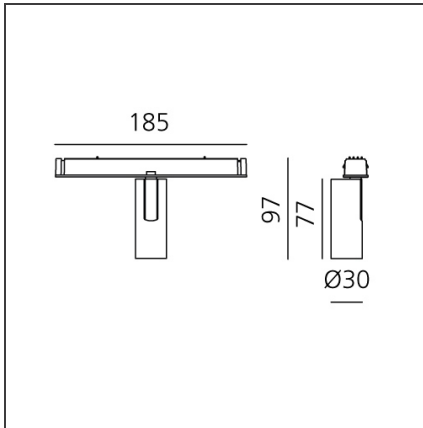

Vector Magnetic 30 - 6° 3000K DALI Black

IP20  Dimmerable: 

DESIGN BY

Carlotta de Bevilacqua

DESCRIPTION

Four sizes with three different beam angles each (spot, flood, wide flood) obtained by means of refractive or hybrid optical units. Junction arm integrated in the spotlight's body to keep the barycentre aligned with the track and prevent any imbalance in possible suspension versions of the track. The junction allows 360° rotation and 90° tilting for maximum emission adjustment freedom.

TECHNICAL DRAWINGS

FEATURES

Article Code:	AP80104	Series:	Indoor, 2019 Artemide Collection
Colour:	Black		
Installation:	Track, Projector		
Environment:	Indoor		

DIMENSIONS

Height:	cm 9.7
Base Length:	cm 18.5
Inclination:	-90+90
Rotation:	cm 360