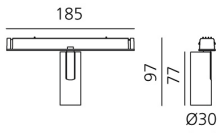

Vector Magnetic 30 - 6° 3000K DALI Brushed bronze

Carlotta de Bevilacqua

IP20   Dimmbar: 

LUMINAIRE

- Watt: **6W**
- Lichtstrom (lm): **475lm**
- CCT: **3000K**
- CRI: **80**
- Dimmable Typology: **Dali**

Anmerkungen

For operation use only Artemide Power Supply kit.

BESCHREIBUNG

Four sizes with three different beam angles each (spot, flood, wide flood) obtained by means of refractive or hybrid optical units. Junction arm integrated in the spotlight's body to keep the barycentre aligned with the track and prevent any imbalance in possible suspension versions of the track. The junction allows 360° rotation and 90° tilting for maximum emission adjustment freedom.

DIMENSION

- Höhe: **cm 9.7**
- Breite: **cm 3**
- Länge Fuß: **cm 18.5**
- Neigung: **-90+90**
- Drehung: **360°**

INKLUSIVE LICHTQUELLEN

- Kategorie: **Led**
- Anzahl: **1**
- Watt: **6W**
- Farbtemperatur(K): **3000K**
- CRI: **80**
- Color Tolerance: **MacAdam 3SDCM**
- Service Life: **L90 (10K) 60500h**