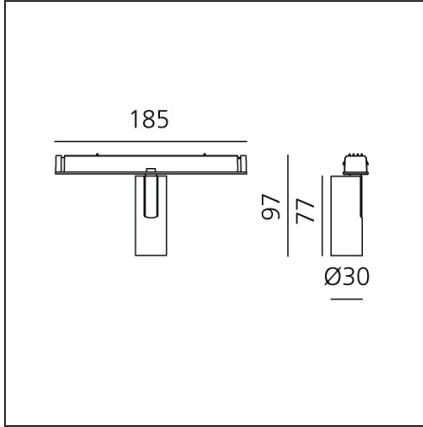

Vector Magnetic 30 - 6° 3000K DALI Brushed silver

IP20  Dimmerable: 

DESIGN BY

Carlotta de Bevilacqua

DESCRIPTION

Four sizes with three different beam angles each (spot, flood, wide flood) obtained by means of refractive or hybrid optical units. Junction arm integrated in the spotlight's body to keep the barycentre aligned with the track and prevent any imbalance in possible suspension versions of the track. The junction allows 360° rotation and 90° tilting for maximum emission adjustment freedom.

TECHNICAL DRAWINGS

FEATURES

Article Code:	AP80115	Series:	Indoor, 2019 Artemide Collection
Colour:	Brushed Silver		
Installation:	Track, Projector		
Environment:	Indoor		

DIMENSIONS

Height:	cm 9.7
Base Length:	cm 18.5
Inclination:	-90+90
Rotation:	cm 360