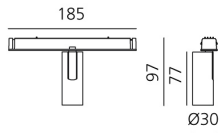

LUMINAIRE

- Watt: **6W**
- Lichtstrom (lm): **475lm**
- CCT: **3000K**
- CRI: **80**
- Dimmable Typology: **Dali**

Anmerkungen

For operation use only Artemide Power Supply kit.

BESCHREIBUNG

Four sizes with three different beam angles each (spot, flood, wide flood) obtained by means of refractive or hybrid optical units. Junction arm integrated in the spotlight's body to keep the barycentre aligned with the track and prevent any imbalance in possible suspension versions of the track. The junction allows 360° rotation and 90° tilting for maximum emission adjustment freedom.

ARTIKELNUMMER: AP80101

FUNKTIONEN

- Artikelnummer: **AP80101**
- Farbe: **White**
- Installation: **StromschieneProjector**
- Serie: **Architectural Indoor, 2020 Artemide Collection**
- Anwendungsbereich: **Innenbeleuchtung**
- design: **Carlotta de Bevilacqua**

DIMENSION

- Höhe: **cm 9.7**
- Breite: **cm 3**
- Länge Fuß: **cm 18.5**
- Neigung: **-90+90**
- Drehung: **360°**

INKLUSIVE LICHTQUELLEN

- Kategorie: **Led**
- Anzahl: **1**
- Watt: **6W**
- Farbtemperatur(K): **3000K**
- CRI: **80**
- Color Tolerance: **MacAdam 3SDCM**
- Service Life: **L90 (10K) 60500h**