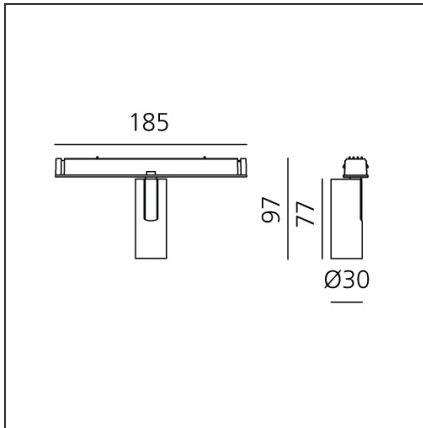

Vector Magnetic 30 - 6° 4000K DALI Brushed bronze

IP20   Dimmerable: 

DESIGN BY

Carlotta de Bevilacqua

DESCRIPTION

Four sizes with three different beam angles each (spot, flood, wide flood) obtained by means of refractive or hybrid optical units. Junction arm integrated in the spotlight's body to keep the barycentre aligned with the track and prevent any imbalance in possible suspension versions of the track. The junction allows 360° rotation and 90° tilting for maximum emission adjustment freedom.

TECHNICAL DRAWINGS

FEATURES

Article Code:	AP85120	Series:	Indoor, 2019 Artemide Collection
Colour:	Brushed Bronze		
Installation:	Track, Projector		
Environment:	Indoor		

DIMENSIONS

Height:	cm 9.7
Base Length:	cm 18.5
Inclination:	-90+90
Rotation:	cm 360