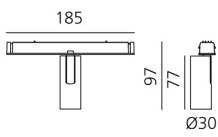

LUMINAIRE

- Watt: **6W**
- Lichtstrom (lm): **475lm**
- CCT: **4000K**
- CRI: **80**
- Dimmable Typology: **Dali**

Anmerkungen

For operation use only Artemide Power Supply kit.

BESCHREIBUNG

Four sizes with three different beam angles each (spot, flood, wide flood) obtained by means of refractive or hybrid optical units. Junction arm integrated in the spotlight's body to keep the barycentre aligned with the track and prevent any imbalance in possible suspension versions of the track. The junction allows 360° rotation and 90° tilting for maximum emission adjustment freedom.

ARTIKELNUMMER: AP85115

FUNKTIONEN

- Artikelnummer: **AP85115**
- Farbe: **Brushed Silver**
- Installation: **StromschieneProjector**
- Serie: **Architectural Indoor, 2020 Artemide Collection**
- Anwendungsbereich: **Innenbeleuchtung**
- design: **Carlotta de Bevilacqua**

DIMENSION

- Höhe: **cm 9.7**
- Breite: **cm 3**
- Länge Fuß: **cm 18.5**
- Neigung: **-90+90**
- Drehung: **360°**

INKLUSIVE LICHTQUELLEN

- Kategorie: **Led**
- Anzahl: **1**
- Watt: **6W**
- Farbtemperatur(K): **4000K**
- CRI: **80**
- Color Tolerance: **MacAdam 3SDCM**
- Service Life: **L90 (10K) 60500h**