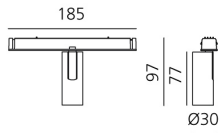

Vector Magnetic 30 - 6° 4000K DALI White

Carlotta de Bevilacqua

IP20   Dimmbar: 

LUMINAIRE

- Watt: **6W**
- Lichtstrom (lm): **475lm**
- CCT: **4000K**
- CRI: **80**
- Dimmable Typology: **Dali**

Anmerkungen

For operation use only Artemide Power Supply kit.

BESCHREIBUNG

Four sizes with three different beam angles each (spot, flood, wide flood) obtained by means of refractive or hybrid optical units. Junction arm integrated in the spotlight's body to keep the barycentre aligned with the track and prevent any imbalance in possible suspension versions of the track. The junction allows 360° rotation and 90° tilting for maximum emission adjustment freedom.

DIMENSION

- Höhe: **cm 9.7**
- Breite: **cm 3**
- Länge Fuß: **cm 18.5**
- Neigung: **-90+90**
- Drehung: **360°**

INKLUSIVE LICHTQUELLEN

- Kategorie: **Led**
- Anzahl: **1**
- Watt: **6W**
- Farbtemperatur(K): **4000K**
- CRI: **80**
- Color Tolerance: **MacAdam 3SDCM**
- Service Life: **L90 (10K) 60500h**