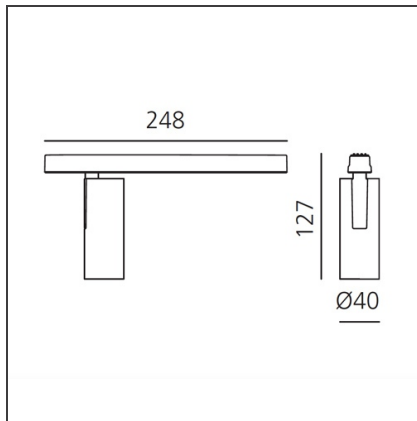

Vector Magnetic 40 - 10W 13° 2700K DALI Black

IP20   Dimmbar: +  -

TECHNISCHE ZEICHNUNGEN

DESIGN

Carlotta de Bevilacqua

BESCHREIBUNG

Two sizes with three different beam angles each (spot, flood, wide flood) obtained by means of refractive or hybrid optical units. Junction arm integrated in the spotlight's body to keep the barycentre aligned with the track and prevent any imbalance in possible suspension versions of the track. The junction allows 360° rotation and 90° tilting for maximum emission adjustment freedom.

FUNKTIONEN

Artikelnummer:	AP01104	Serie:	Indoor, 2018 Artemide Collection
Farbe:	Black		
Installation:	Projector, Stromschiene		
Anwendungsbereich:	Innenbeleuchtung		

DIMENSION

Höhe:	cm 12.7
Länge Fuß:	cm 24.8
Neigung:	-90+90
Drehung:	cm 360