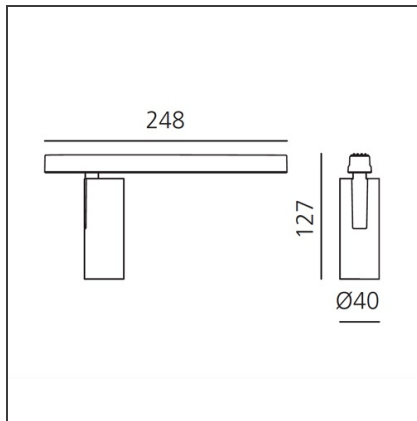

Vector Magnetic 40 - 10W 13° 2700K DALI Black

IP20   Dimmerable: 

DESIGN BY

Carlotta de Bevilacqua

DESCRIPTION

Two sizes with three different beam angles each (spot, flood, wide flood) obtained by means of refractive or hybrid optical units. Junction arm integrated in the spotlight's body to keep the barycentre aligned with the track and prevent any imbalance in possible suspension versions of the track. The junction allows 360° rotation and 90° tilting for maximum emission adjustment freedom.

TECHNICAL DRAWINGS

FEATURES

Article Code:	AP01104	Series:	Indoor, 2018 Artemide Collection
Colour:	Black		
Installation:	Projector, Track		
Environment:	Indoor		

DIMENSIONS

Height:	cm 12.7
Base Length:	cm 24.8
Inclination:	-90+90
Rotation:	cm 360