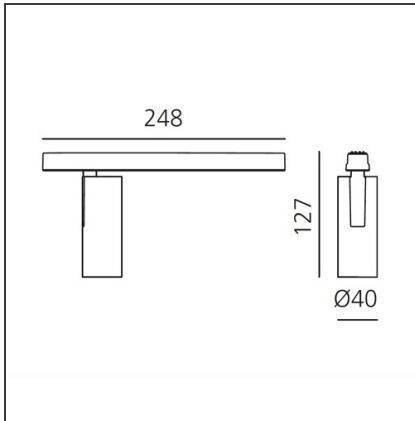

Vector Magnetic 40 - 10W 13° 2700K DALI Brushed bronze

 IP20   Dimmbar: +  -

DESIGN

Carlotta de Bevilacqua

BESCHREIBUNG

Two sizes with three different beam angles each (spot, flood, wide flood) obtained by means of refractive or hybrid optical units. Junction arm integrated in the spotlight's body to keep the barycentre aligned with the track and prevent any imbalance in possible suspension versions of the track. The junction allows 360° rotation and 90° tilting for maximum emission adjustment freedom.

TECHNISCHE ZEICHNUNGEN

FUNKTIONEN

Artikelnummer:	AP01120	Serie:	Indoor, 2019 Artemide Collection
Farbe:	Brushed bronze		
Installation:	Stromschiene, Projector		
Anwendungsbereich:	Innenbeleuchtung		

DIMENSION

Höhe:	cm 12.7
Gewicht:	kg 0.3
Länge Fuß:	cm 24.8
Neigung:	-90+90
Drehung:	cm 360

INKLUSIVE LEUCHTMITTEL

Kategorie:	LED	Farbtemperatur(K):	2700K
Anzahl:	1	Color Tolerance:	MacAdam 3SDCM
Watt:	10W	CRI:	90
Typ:	0	Service Life:	L70 (6K) 50000h

LUMINAIRE

Watt:	10W	Lichtstrom (lm):	505lm
		CCT:	2700K
		Efficiency:	81%
		Efficacy:	50.53lm/W
		CRI:	90
		Dimmable Typology:	Dali

Anmerkungen

For operation use only Artemide Power Supply kit.

ZUBEHÖR

Accessories holder
- Vector 40
AP90100