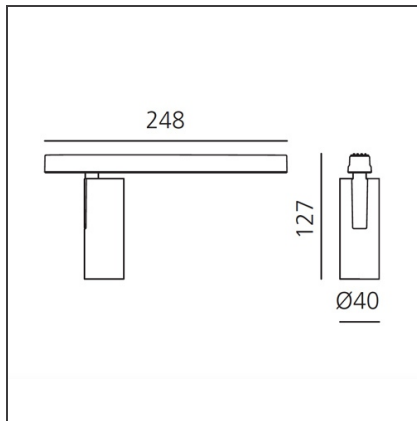

Vector Magnetic 40 - 10W 13° 2700K DALI Brushed silver

IP20   Dimmbar: +  -

DESIGN

Carlotta de Bevilacqua

BESCHREIBUNG

Two sizes with three different beam angles each (spot, flood, wide flood) obtained by means of refractive or hybrid optical units. Junction arm integrated in the spotlight's body to keep the barycentre aligned with the track and prevent any imbalance in possible suspension versions of the track. The junction allows 360° rotation and 90° tilting for maximum emission adjustment freedom.

TECHNISCHE ZEICHNUNGEN

FUNKTIONEN

Artikelnummer:	AP01115	Serie:	Indoor, 2019 Artemide Collection
Farbe:	Brushed silver		
Installation:	Stromschiene, Projector		
Anwendungsbereich:	Innenbeleuchtung		

DIMENSION

Höhe:	cm 12.7
Gewicht:	kg 0.3
Länge Fuß:	cm 24.8
Neigung:	-90+90
Drehung:	cm 360

INKLUSIVE LEUCHTMITTEL

Kategorie:	LED	Farbtemperatur(K):	2700K
Anzahl:	1	Color Tolerance:	MacAdam 3SDCM
Watt:	10W	CRI:	90
Typ:	0	Service Life:	L70 (6K) 50000h

LUMINAIRE

Watt:	10W	Lichtstrom (lm):	505lm
		CCT:	2700K
		Efficiency:	81%
		Efficacy:	50.53lm/W
		CRI:	90
		Dimmable Typology:	Dali

Anmerkungen

For operation use only Artemide Power Supply kit.

ZUBEHÖR

Accessories holder
- Vector 40
AP90100