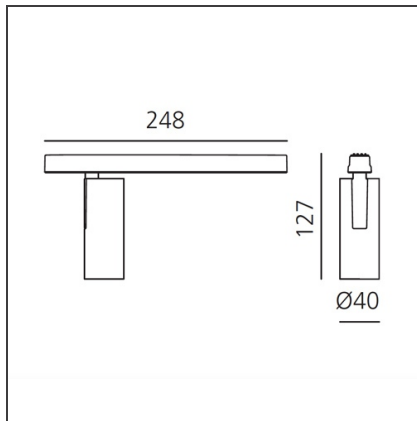

TECHNISCHE ZEICHNUNGEN

FUNKTIONEN

Artikelnummer:	AP01101	Serie:	Indoor, 2018 Artemide Collection
Farbe:	White		
Installation:	Projector, Stromschiene		
Anwendungsbereich:	Innenbeleuchtung		

DIMENSION

Höhe:	cm 12.7
Länge Fuß:	cm 24.8
Neigung:	-90+90
Drehung:	cm 360

INKLUSIVE LEUCHTMITTEL

Kategorie:	LED	Farbtemperatur(K):	2700K
Anzahl:	1	Color Tolerance:	MacAdam 3SDCM
Watt:	10W	CRI:	90
Typ:	0	Service Life:	L70 (6K) 50000h

LUMINAIRE

Watt:	10W	Lichtstrom (lm):	505lm
		CCT:	2700K
		Efficiency:	81%
		Efficacy:	50.53lm/W
		CRI:	90
		Dimmable Typology:	Dali

Anmerkungen

For operation use only Artemide Power Supply kit.