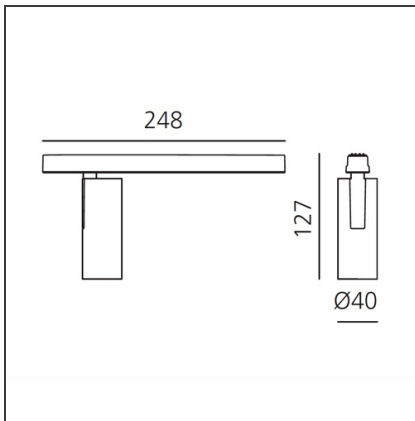

Vector Magnetic 40 - 10W 13° 3000K DALI Black

 IP20   Dimmbar: +  -

DESIGN

Carlotta de Bevilacqua

BESCHREIBUNG

Two sizes with three different beam angles each (spot, flood, wide flood) obtained by means of refractive or hybrid optical units. Junction arm integrated in the spotlight's body to keep the barycentre aligned with the track and prevent any imbalance in possible suspension versions of the track. The junction allows 360° rotation and 90° tilting for maximum emission adjustment freedom.

TECHNISCHE ZEICHNUNGEN

FUNKTIONEN

Artikelnummer:	AP00104	Serie:	Indoor, 2019 Artemide Collection
Farbe:	Black		
Installation:	Stromschiene, Projector		
Anwendungsbereich:	Innenbeleuchtung		

DIMENSION

Höhe:	cm 12.7
Gewicht:	kg 0.3
Länge Fuß:	cm 24.8
Neigung:	-90+90
Drehung:	cm 360