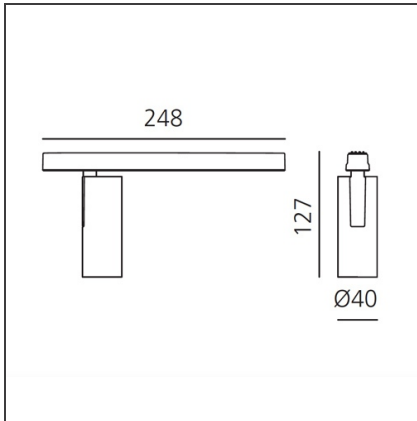

Vector Magnetic 40 - 10W 13° 3000K DALI Black

IP20   Dimmerable: +  -

DESIGN BY

Carlotta de Bevilacqua

DESCRIPTION

Two sizes with three different beam angles each (spot, flood, wide flood) obtained by means of refractive or hybrid optical units. Junction arm integrated in the spotlight's body to keep the barycentre aligned with the track and prevent any imbalance in possible suspension versions of the track. The junction allows 360° rotation and 90° tilting for maximum emission adjustment freedom.

TECHNICAL DRAWINGS

FEATURES

Article Code:	AP00104	Series:	Indoor, 2018
Colour:	Black		Artemide Collection
Installation:	Projector, Track		
Environment:	Indoor		

DIMENSIONS

Height:	cm 12.7
Base Length:	cm 24.8
Inclination:	-90+90
Rotation:	cm 360