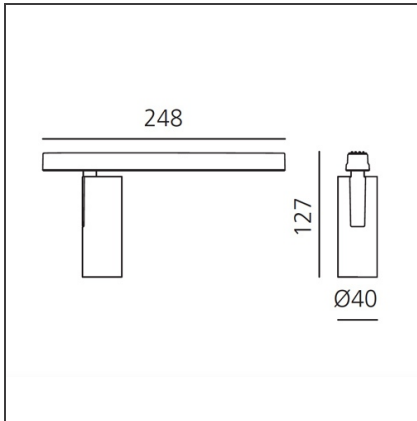

Vector Magnetic 40 - 10W 13° 3000K DALI Brushed bronze

IP20   Dimmerable: 

DESIGN BY

Carlotta de Bevilacqua

DESCRIPTION

Two sizes with three different beam angles each (spot, flood, wide flood) obtained by means of refractive or hybrid optical units. Junction arm integrated in the spotlight's body to keep the barycentre aligned with the track and prevent any imbalance in possible suspension versions of the track. The junction allows 360° rotation and 90° tilting for maximum emission adjustment freedom.

TECHNICAL DRAWINGS

FEATURES

Article Code:	AP00120	Series:	Indoor, 2018
Colour:	Brushed bronze		Artemide Collection
Installation:	Projector, Track		
Environment:	Indoor		

DIMENSIONS

Height:	cm 12.7
Base Length:	cm 24.8
Inclination:	-90+90
Rotation:	cm 360