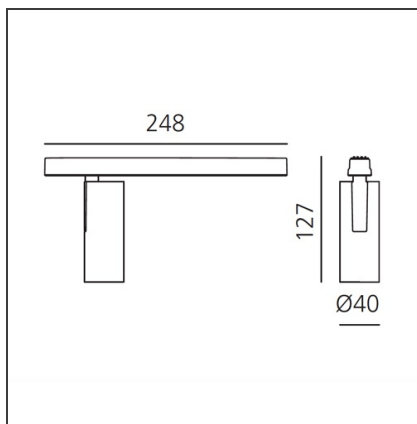

### TECHNISCHE ZEICHNUNGEN

### BESCHREIBUNG

Two sizes with three different beam angles each (spot, flood, wide flood) obtained by means of refractive or hybrid optical units. Junction arm integrated in the spotlight's body to keep the barycentre aligned with the track and prevent any imbalance in possible suspension versions of the track. The junction allows 360° rotation and 90° tilting for maximum emission adjustment freedom.

### DIMENSION

<b>Höhe:</b>	cm 12.7
<b>Länge Fuß:</b>	cm 24.8
<b>Neigung:</b>	-90+90
<b>Drehung:</b>	cm 360