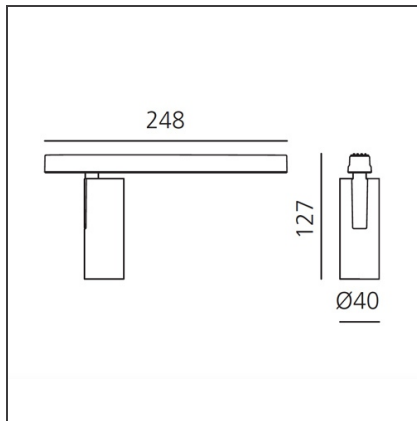

Vector Magnetic 40 - 10W 13° 3000K DALI Brushed silver

IP20   Dimmbar: +  -

DESIGN

Carlotta de Bevilacqua

BESCHREIBUNG

Two sizes with three different beam angles each (spot, flood, wide flood) obtained by means of refractive or hybrid optical units. Junction arm integrated in the spotlight's body to keep the barycentre aligned with the track and prevent any imbalance in possible suspension versions of the track. The junction allows 360° rotation and 90° tilting for maximum emission adjustment freedom.

TECHNISCHE ZEICHNUNGEN

FUNKTIONEN

Artikelnummer:	AP00115	Serie:	Indoor, 2019 Artemide Collection
Farbe:	Brushed silver		
Installation:	Stromschiene, Projector		
Anwendungsbereich:	Innenbeleuchtung		

DIMENSION

Höhe:	cm 12.7
Gewicht:	kg 0.3
Länge Fuß:	cm 24.8
Neigung:	-90+90
Drehung:	cm 360

INKLUSIVE LEUCHTMITTEL

Kategorie:	LED	Farbtemperatur(K):	3000K
Anzahl:	1	Color Tolerance:	MacAdam 3SDCM
Watt:	10W	Service Life:	L70 (6K) 50000h
Typ:	0		
Class:	A		

LUMINAIRE

Watt:	10W	Lichtstrom (lm):	540lm
		CCT:	3000K
		Efficiency:	81%
		Efficacy:	54.09lm/W
		CRI:	90
		Dimmable Typology:	Dali

Anmerkungen

For operation use only Artemide Power Supply kit.

ZUBEHÖR

Accessories holder
- Vector 40
AP90100