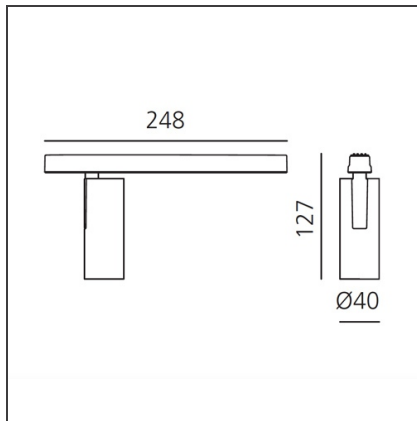

Vector Magnetic 40 - 10W 13° 3000K DALI Brushed silver

IP20   Dimmerable: 

DESIGN BY

Carlotta de Bevilacqua

DESCRIPTION

Two sizes with three different beam angles each (spot, flood, wide flood) obtained by means of refractive or hybrid optical units. Junction arm integrated in the spotlight's body to keep the barycentre aligned with the track and prevent any imbalance in possible suspension versions of the track. The junction allows 360° rotation and 90° tilting for maximum emission adjustment freedom.

TECHNICAL DRAWINGS

FEATURES

Article Code:	AP00115	Series:	Indoor, 2018
Colour:	Brushed silver		Artemide Collection
Installation:	Projector, Track		
Environment:	Indoor		

DIMENSIONS

Height:	cm 12.7
Base Length:	cm 24.8
Inclination:	-90+90
Rotation:	cm 360