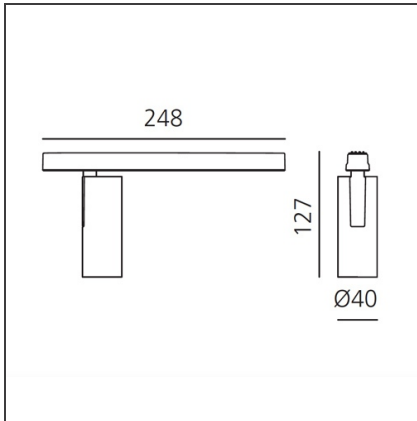

Vector Magnetic 40 - 10W 13° 3000K DALI White

IP20   Dimmbar:  -

DESIGN

Carlotta de Bevilacqua

BESCHREIBUNG

Two sizes with three different beam angles each (spot, flood, wide flood) obtained by means of refractive or hybrid optical units. Junction arm integrated in the spotlight's body to keep the barycentre aligned with the track and prevent any imbalance in possible suspension versions of the track. The junction allows 360° rotation and 90° tilting for maximum emission adjustment freedom.

TECHNISCHE ZEICHNUNGEN

FUNKTIONEN

Artikelnummer:	AP00101	Serie:	Indoor, 2019
Farbe:	White		Artemide Collection
Installation:	Stromschiene, Projector		
Anwendungsbereich:	Innenbeleuchtung		

DIMENSION

Höhe:	cm 12.7
Gewicht:	kg 0.3
Länge Fuß:	cm 24.8
Neigung:	-90+90
Drehung:	cm 360