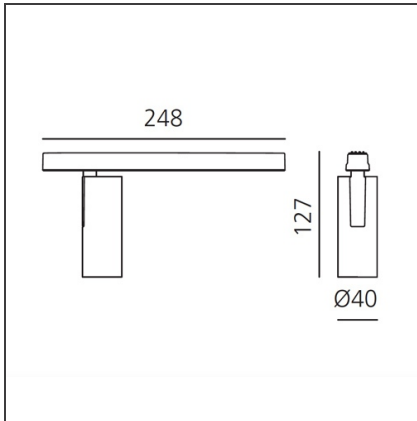

Vector Magnetic 40 - 10W 13° 3000K DALI White

IP20   Dimmerable: 

DESIGN BY

Carlotta de Bevilacqua

DESCRIPTION

Two sizes with three different beam angles each (spot, flood, wide flood) obtained by means of refractive or hybrid optical units. Junction arm integrated in the spotlight's body to keep the barycentre aligned with the track and prevent any imbalance in possible suspension versions of the track. The junction allows 360° rotation and 90° tilting for maximum emission adjustment freedom.

TECHNICAL DRAWINGS

FEATURES

Article Code:	AP00101	Series:	Indoor, 2018
Colour:	White		Artemide Collection
Installation:	Projector, Track		
Environment:	Indoor		

DIMENSIONS

Height:	cm 12.7
Base Length:	cm 24.8
Inclination:	-90+90
Rotation:	cm 360