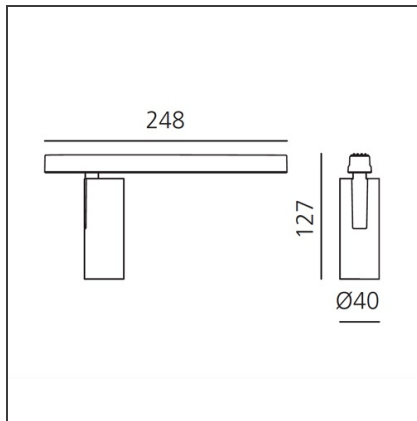

Vector Magnetic 40 - 10W 13° 4000K DALI Black

IP20   Dimmbar: +  -

DESIGN

Carlotta de Bevilacqua

BESCHREIBUNG

Two sizes with three different beam angles each (spot, flood, wide flood) obtained by means of refractive or hybrid optical units. Junction arm integrated in the spotlight's body to keep the barycentre aligned with the track and prevent any imbalance in possible suspension versions of the track. The junction allows 360° rotation and 90° tilting for maximum emission adjustment freedom.

TECHNISCHE ZEICHNUNGEN

FUNKTIONEN

Artikelnummer:	AP05104	Serie:	Indoor, 2019 Artemide Collection
Farbe:	Black		
Installation:	Stromschiene, Projector		
Anwendungsbereich:	Innenbeleuchtung		

DIMENSION

Höhe:	cm 12.7
Gewicht:	kg 0.3
Länge Fuß:	cm 24.8
Neigung:	-90+90
Drehung:	cm 360