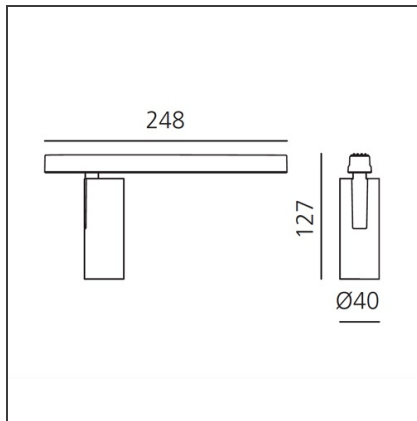

Vector Magnetic 40 - 10W 13° 4000K DALI Black

IP20   Dimmerable: 

DESIGN BY

Carlotta de Bevilacqua

DESCRIPTION

Two sizes with three different beam angles each (spot, flood, wide flood) obtained by means of refractive or hybrid optical units. Junction arm integrated in the spotlight's body to keep the barycentre aligned with the track and prevent any imbalance in possible suspension versions of the track. The junction allows 360° rotation and 90° tilting for maximum emission adjustment freedom.

TECHNICAL DRAWINGS

FEATURES

Article Code:	AP05104	Series:	Indoor, 2018
Colour:	Black		Artemide Collection
Installation:	Projector, Track		
Environment:	Indoor		

DIMENSIONS

Height:	cm 12.7
Base Length:	cm 24.8
Inclination:	-90+90
Rotation:	cm 360