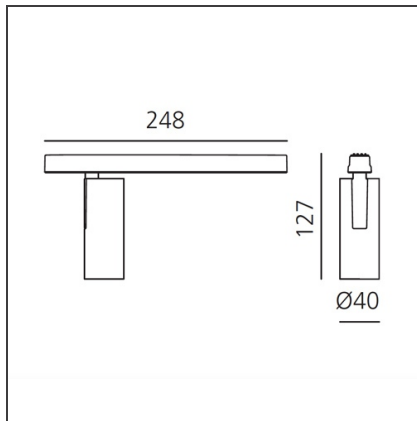

Vector Magnetic 40 - 10W 13° 4000K DALI Brushed bronze

IP20   Dimmbar: +  -

DESIGN

Carlotta de Bevilacqua

BESCHREIBUNG

Two sizes with three different beam angles each (spot, flood, wide flood) obtained by means of refractive or hybrid optical units. Junction arm integrated in the spotlight's body to keep the barycentre aligned with the track and prevent any imbalance in possible suspension versions of the track. The junction allows 360° rotation and 90° tilting for maximum emission adjustment freedom.

TECHNISCHE ZEICHNUNGEN

FUNKTIONEN

Artikelnummer:	AP05120	Serie:	Indoor, 2019 Artemide Collection
Farbe:	Brushed bronze		
Installation:	Stromschiene, Projector		
Anwendungsbereich:	Innenbeleuchtung		

DIMENSION

Höhe:	cm 12.7
Gewicht:	kg 0.3
Länge Fuß:	cm 24.8
Neigung:	-90+90
Drehung:	cm 360

INKLUSIVE LEUCHTMITTEL

Kategorie:	LED	Farbtemperatur(K):	4000K
Anzahl:	1	Color Tolerance:	MacAdam 3SDCM
Watt:	10W	Service Life:	L70 (6K) 50000h
Typ:	0		
Class:	A		

LUMINAIRE

Watt:	10W	Lichtstrom (lm):	540lm
		CCT:	4000K
		Efficiency:	81%
		Efficacy:	54.09lm/W
		CRI:	90
		Dimmable Typology:	Dali

Anmerkungen

For operation use only Artemide Power Supply kit.

ZUBEHÖR

Accessories holder
- Vector 40
AP90100