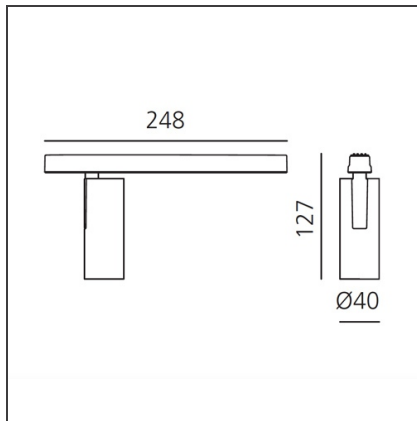

Vector Magnetic 40 - 10W 13° 4000K DALI Brushed silver

IP20   Dimmbar: +  -

DESIGN

Carlotta de Bevilacqua

BESCHREIBUNG

Two sizes with three different beam angles each (spot, flood, wide flood) obtained by means of refractive or hybrid optical units. Junction arm integrated in the spotlight's body to keep the barycentre aligned with the track and prevent any imbalance in possible suspension versions of the track. The junction allows 360° rotation and 90° tilting for maximum emission adjustment freedom.

TECHNISCHE ZEICHNUNGEN

FUNKTIONEN

Artikelnummer:	AP05115	Serie:	Indoor, 2019 Artemide Collection
Farbe:	Brushed silver		
Installation:	Stromschiene, Projector		
Anwendungsbereich:	Innenbeleuchtung		

DIMENSION

Höhe:	cm 12.7
Gewicht:	kg 0.3
Länge Fuß:	cm 24.8
Neigung:	-90+90
Drehung:	cm 360

INKLUSIVE LEUCHTMITTEL

Kategorie:	LED	Farbtemperatur(K):	4000K
Anzahl:	1	Color Tolerance:	MacAdam 3SDCM
Watt:	10W	Service Life:	L70 (6K) 50000h
Typ:	0		
Class:	A		

LUMINAIRE

Watt:	10W	Lichtstrom (lm):	540lm
		CCT:	4000K
		Efficiency:	81%
		Efficacy:	54.09lm/W
		CRI:	90
		Dimmable Typology:	Dali

Anmerkungen

For operation use only Artemide Power Supply kit.

ZUBEHÖR

Accessories holder
- Vector 40
AP90100