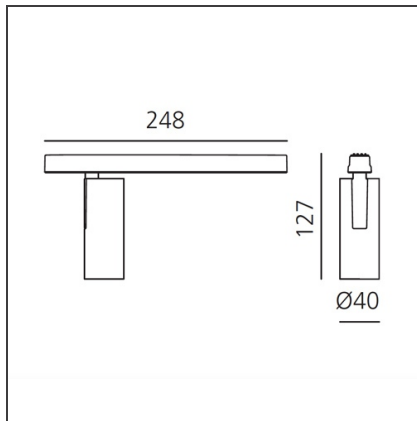

Vector Magnetic 40 - 10W 13° 4000K DALI Brushed silver

IP20   Dimmerable: +  -

DESIGN BY

Carlotta de Bevilacqua

DESCRIPTION

Two sizes with three different beam angles each (spot, flood, wide flood) obtained by means of refractive or hybrid optical units. Junction arm integrated in the spotlight's body to keep the barycentre aligned with the track and prevent any imbalance in possible suspension versions of the track. The junction allows 360° rotation and 90° tilting for maximum emission adjustment freedom.

TECHNICAL DRAWINGS

FEATURES

Article Code:	AP05115	Series:	Indoor, 2018
Colour:	Brushed silver		Artemide Collection
Installation:	Projector, Track		
Environment:	Indoor		

DIMENSIONS

Height:	cm 12.7
Base Length:	cm 24.8
Inclination:	-90+90
Rotation:	cm 360