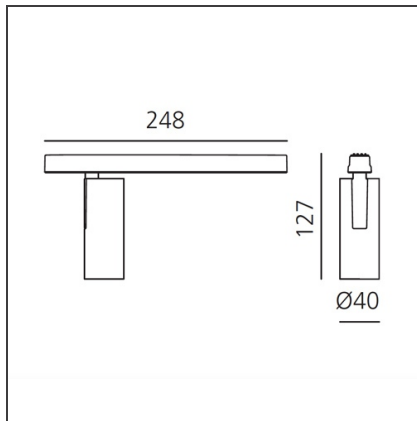

Vector Magnetic 40 - 10W 13° 4000K DALI White

 IP20   Dimmbar: 

DESIGN

Carlotta de Bevilacqua

BESCHREIBUNG

Two sizes with three different beam angles each (spot, flood, wide flood) obtained by means of refractive or hybrid optical units. Junction arm integrated in the spotlight's body to keep the barycentre aligned with the track and prevent any imbalance in possible suspension versions of the track. The junction allows 360° rotation and 90° tilting for maximum emission adjustment freedom.

TECHNISCHE ZEICHNUNGEN

FUNKTIONEN

Artikelnummer:	AP05101	Serie:	Indoor, 2019 Artemide Collection
Farbe:	White		
Installation:	Stromschiene, Projector		
Anwendungsbereich:	Innenbeleuchtung		

DIMENSION

Höhe:	cm 12.7
Gewicht:	kg 0.3
Länge Fuß:	cm 24.8
Neigung:	-90+90
Drehung:	cm 360