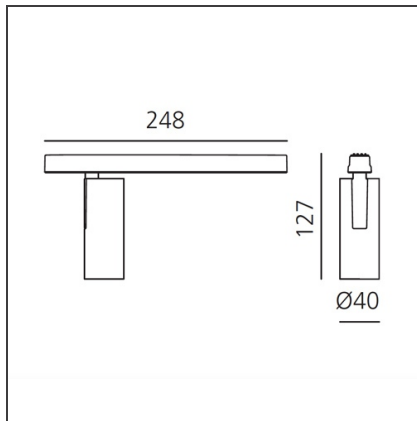

Vector Magnetic 40 - 10W 20° 2700K DALI Brushed bronze

IP20   Dimmbar: +  -

DESIGN

Carlotta de Bevilacqua

BESCHREIBUNG

Two sizes with three different beam angles each (spot, flood, wide flood) obtained by means of refractive or hybrid optical units. Junction arm integrated in the spotlight's body to keep the barycentre aligned with the track and prevent any imbalance in possible suspension versions of the track. The junction allows 360° rotation and 90° tilting for maximum emission adjustment freedom.

TECHNISCHE ZEICHNUNGEN

FUNKTIONEN

Artikelnummer:	AP01220	Serie:	Indoor, 2019 Artemide Collection
Farbe:	Brushed bronze		
Installation:	Stromschiene, Projector		
Anwendungsbereich:	Innenbeleuchtung		

DIMENSION

Höhe:	cm 12.7
Gewicht:	kg 0.3
Länge Fuß:	cm 24.8
Neigung:	-90+90
Drehung:	cm 360

INKLUSIVE LEUCHTMITTEL

Kategorie:	LED	Farbtemperatur(K):	2700K
Anzahl:	1	Color Tolerance:	MacAdam 3SDCM
Watt:	10W	CRI:	90
Typ:	0	Service Life:	L70 (6K) 50000h

LUMINAIRE

Watt:	10W	Lichtstrom (lm):	543lm
		CCT:	2700K
		Efficiency:	69%
		Efficacy:	54.25lm/W
		CRI:	90
		Dimmable Typology:	Dali

Anmerkungen

For operation use only Artemide Power Supply kit.

ZUBEHÖR

Accessories holder
- Vector 40
AP90100