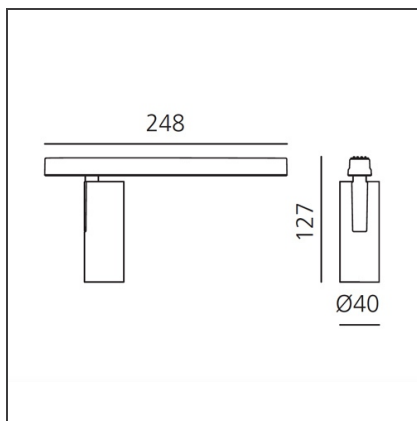

### TECHNISCHE ZEICHNUNGEN

### BESCHREIBUNG

Two sizes with three different beam angles each (spot, flood, wide flood) obtained by means of refractive or hybrid optical units. Junction arm integrated in the spotlight's body to keep the barycentre aligned with the track and prevent any imbalance in possible suspension versions of the track. The junction allows 360° rotation and 90° tilting for maximum emission adjustment freedom.

### DIMENSION

<b>Höhe:</b>	cm 12.7
<b>Länge Fuß:</b>	cm 24.8
<b>Neigung:</b>	-90+90
<b>Drehung:</b>	cm 360