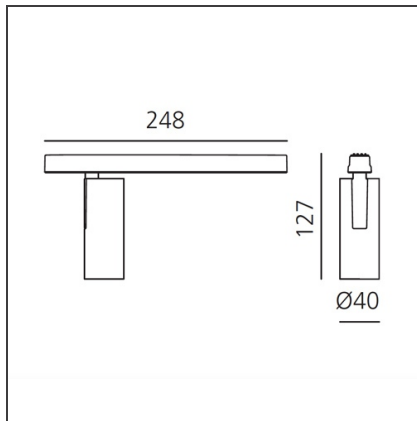

Vector Magnetic 40 - 10W 20° 2700K DALI Brushed silver

IP20   Dimmbar: +  -

DESIGN

Carlotta de Bevilacqua

BESCHREIBUNG

Two sizes with three different beam angles each (spot, flood, wide flood) obtained by means of refractive or hybrid optical units. Junction arm integrated in the spotlight's body to keep the barycentre aligned with the track and prevent any imbalance in possible suspension versions of the track. The junction allows 360° rotation and 90° tilting for maximum emission adjustment freedom.

TECHNISCHE ZEICHNUNGEN

FUNKTIONEN

Artikelnummer:	AP01215	Serie:	Indoor, 2019 Artemide Collection
Farbe:	Brushed silver		
Installation:	Stromschiene, Projector		
Anwendungsbereich:	Innenbeleuchtung		

DIMENSION

Höhe:	cm 12.7
Gewicht:	kg 0.3
Länge Fuß:	cm 24.8
Neigung:	-90+90
Drehung:	cm 360

INKLUSIVE LEUCHTMITTEL

Kategorie:	LED	Farbtemperatur(K):	2700K
Anzahl:	1	Color Tolerance:	MacAdam 3SDCM
Watt:	10W	CRI:	90
Typ:	0	Service Life:	L70 (6K) 50000h

LUMINAIRE

Watt:	10W	Lichtstrom (lm):	543lm
		CCT:	2700K
		Efficiency:	69%
		Efficacy:	54.25lm/W
		CRI:	90
		Dimmable Typology:	Dali

Anmerkungen

For operation use only Artemide Power Supply kit.

ZUBEHÖR

Accessories holder
- Vector 40
AP90100