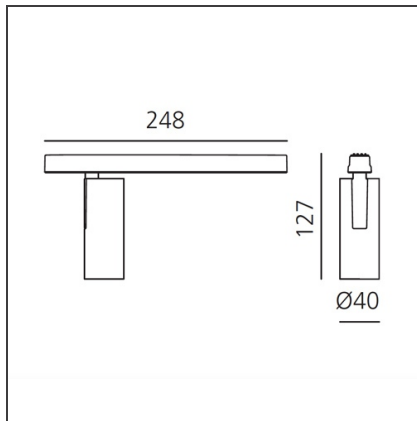

Vector Magnetic 40 - 10W 20° 2700K DALI White

IP20   Dimmbar:  -

DESIGN

Carlotta de Bevilacqua

BESCHREIBUNG

Two sizes with three different beam angles each (spot, flood, wide flood) obtained by means of refractive or hybrid optical units. Junction arm integrated in the spotlight's body to keep the barycentre aligned with the track and prevent any imbalance in possible suspension versions of the track. The junction allows 360° rotation and 90° tilting for maximum emission adjustment freedom.

TECHNISCHE ZEICHNUNGEN

FUNKTIONEN

Artikelnummer:	AP01201	Serie:	Indoor, 2018 Artemide Collection
Farbe:	White		
Installation:	Projector, Stromschiene		
Anwendungsbereich:	Innenbeleuchtung		

DIMENSION

Höhe:	cm 12.7
Länge Fuß:	cm 24.8
Neigung:	-90+90
Drehung:	cm 360